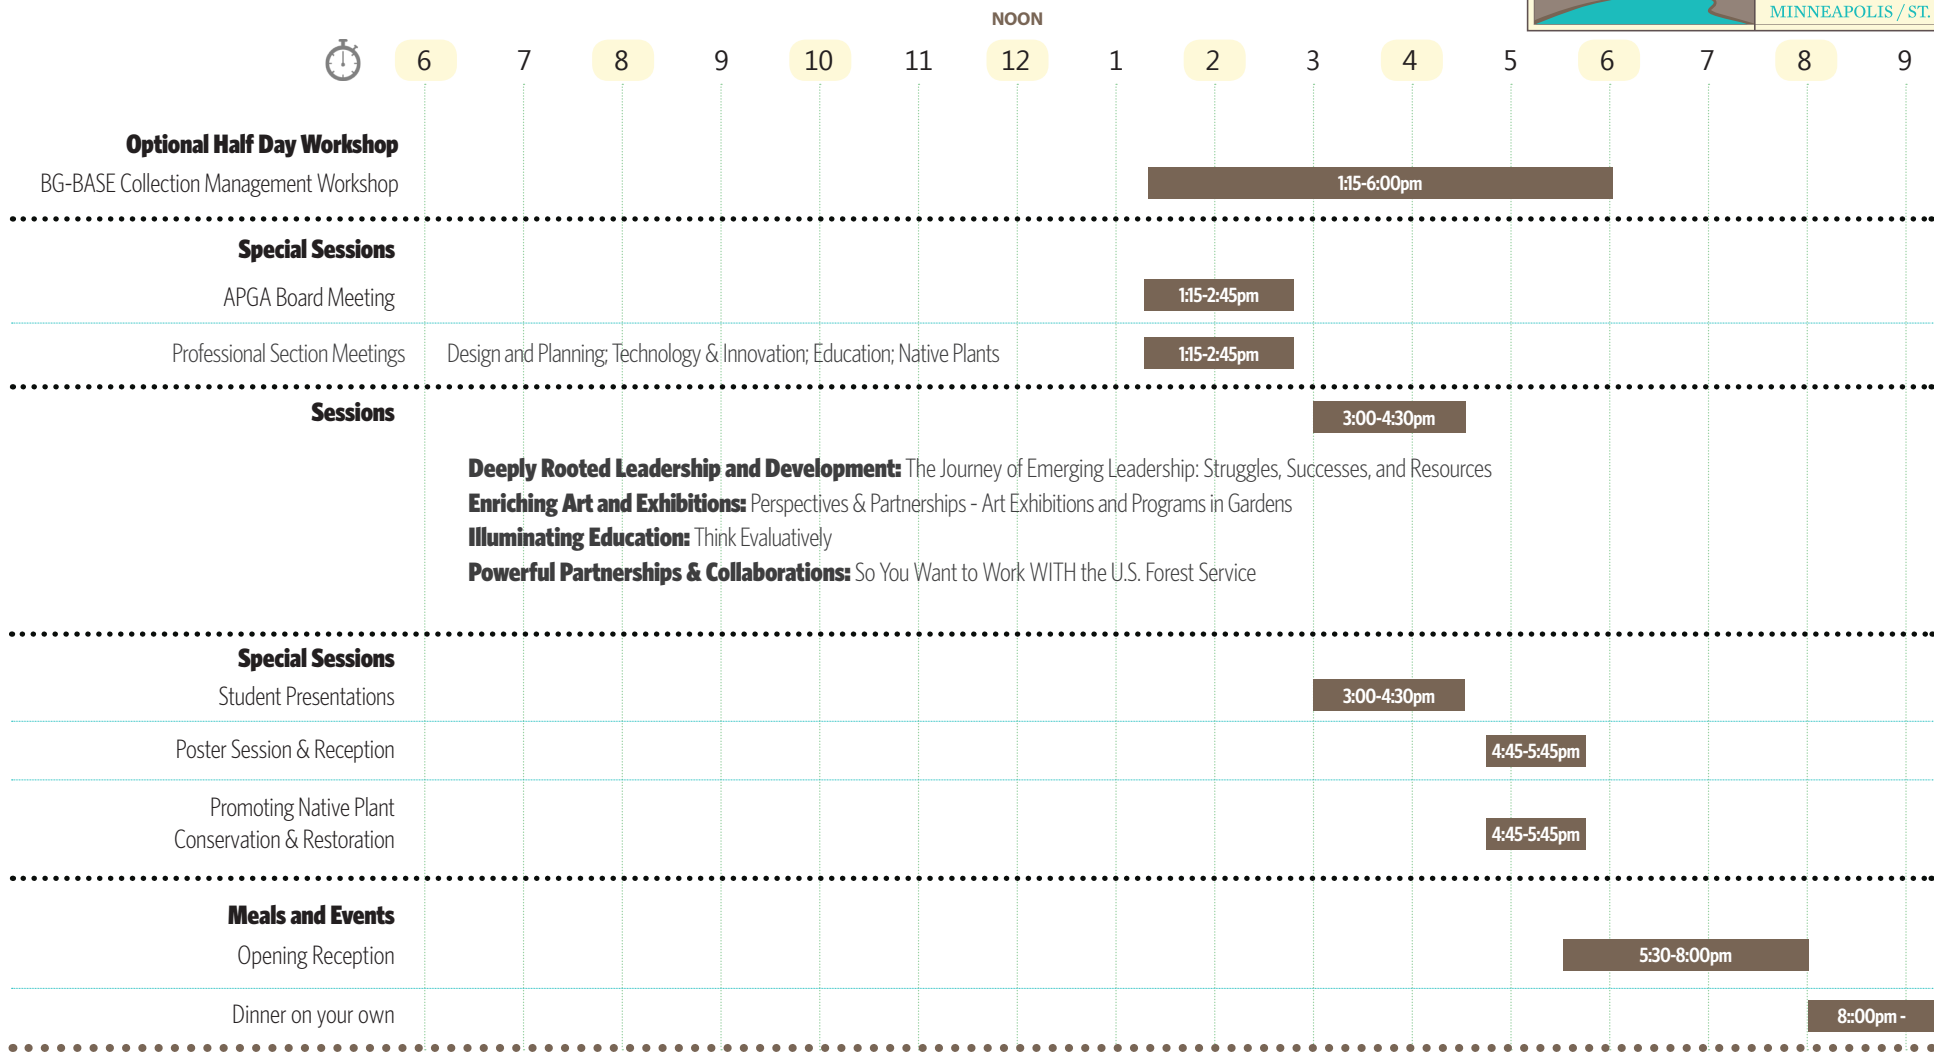

Tuesday, June 23, 2015

Deeply Rooted Leadership and Development: The Journey of Emerging Leadership: Struggles, Successes, and Resources
Enriching Art and Exhibitions: Perspectives & Partnerships - Art Exhibitions and Programs in Gardens
Illuminating Education: Think Evaluatively
Powerful Partnerships & Collaborations: So You Want to Work WITH the U.S. Forest Service